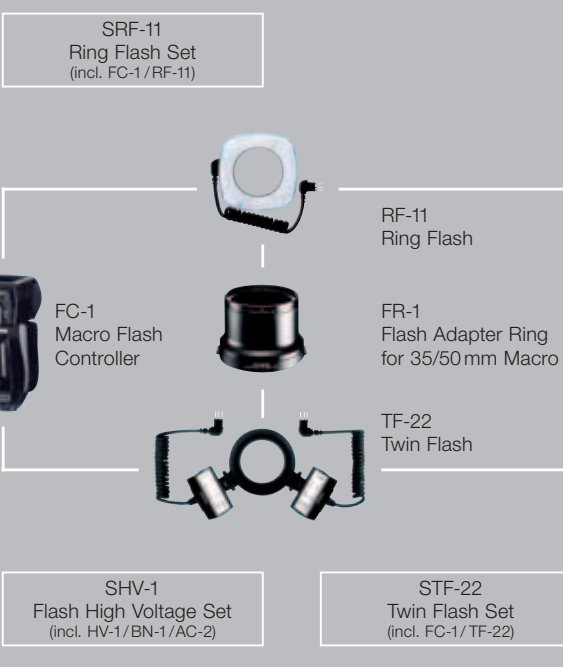

Digital SLR Cameras

E-410

E-510

Standard Lens

Compatible with
EX-25* EC-14*/EC-20*
Extension Tube Tele Converter
only at 25-42mm

Compatible with
EX-25* EC-14*/EC-20*
Extension Tube Tele Converter
only at 28-45mm
TF-22
Twin Flash
with adapter ring 52mm to 67mm/72mm

Compatible with
EX-25* EC-14*/EC-20*
Extension Tube Tele Converter
only at 50-180mm
TF-22
Twin Flash
with adapter ring 62mm to 67mm/72mm

Compatible with
EX-25* EC-14*/EC-20*
Extension Tube Tele Converter

Compatible with
EX-25* EC-14*/EC-20*
Extension Tube Tele Converter

Compatible with
EX-25* EC-14*/EC-20*
Extension Tube Tele Converter
endless-25mm
RF-11
Ring Flash with FR-1
TF-22
Twin Flash with FR-1

Pro Lens

Compatible with
EC-14/EC-20** TF-22
Tele Converter Twin Flash

Compatible with
EX-25* EC-14/EC-20*
Extension Tube Tele Converter
only at 60mm

Compatible with
EX-25* EC-14/EC-20**
Extension Tube Tele Converter
only at 54mm
RF-11
Ring Flash TF-22
Twin Flash

Compatible with
EX-25* EC-14/EC-20**
Extension Tube Tele Converter
RF-11
Ring Flash TF-22
Twin Flash

Compatible with
EC-14/EC-20*
Tele Converter

Compatible with
EX-25 EC-14/EC-20
Extension Tube Tele Converter
RF-11
Ring Flash with FR-1 TF-22
Twin Flash with FR-1

Top Pro Lens

Compatible with
EC-14/EC-20*
Tele Converter

Compatible with
EC-14/EC-20
Tele Converter

Compatible with
EX-25* EC-14/EC-20
Extension Tube Tele Converter
only at 60-100mm

Compatible with
EX-25* EC-14/EC-20
Extension Tube Tele Converter

Compatible with
EX-25* EC-14/EC-20
Extension Tube Tele Converter

Compatible with
EX-25* EC-14/EC-20
Extension Tube Tele Converter
Drop-in Filter Set included

Adapter

Underwater Case

Flash

Power Supply

Remote Control

E-System Bag

Eyecup